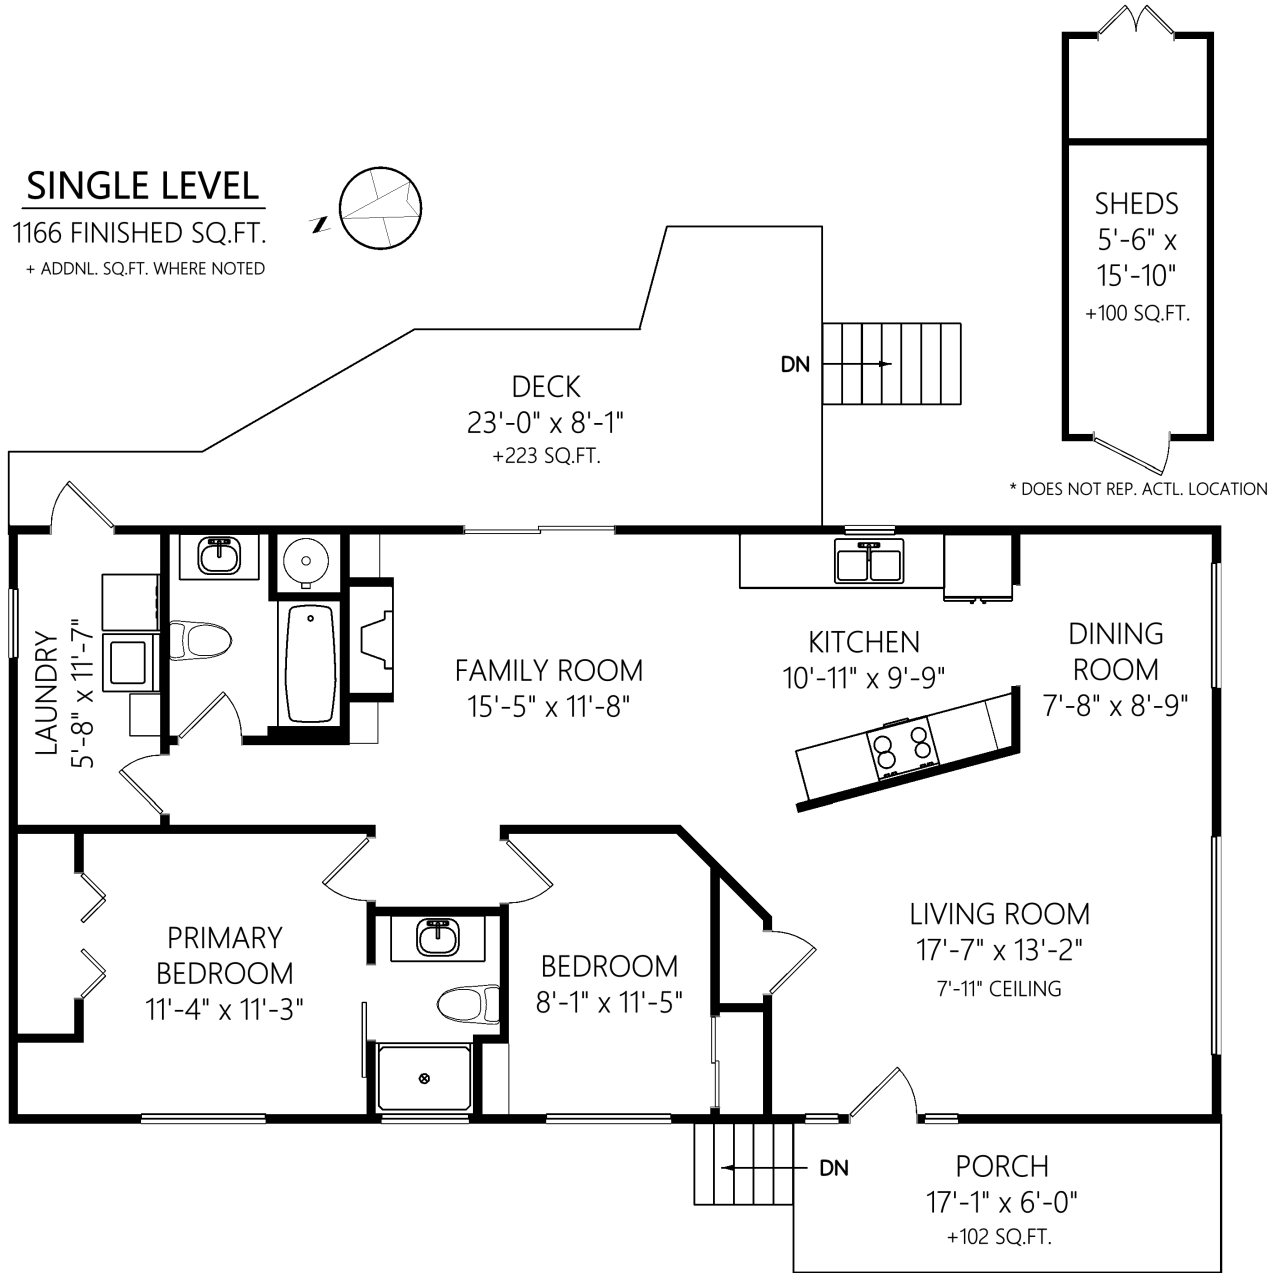

76-2500 Florence Lake Rd

SINGLE LEVEL
1166 FINISHED SQ.FT.
+ ADDNL. SQ.FT. WHERE NOTED

	Fin. Sq.Ft.	UnFin. Sq.Ft.	Total Sq.Ft.
Single Level	1166	0	1166
Total	1166	0	1166

Shown length and width dimensions are approximate.
Area sq.ft. is representative of the on-site measurements. (1" accuracy)